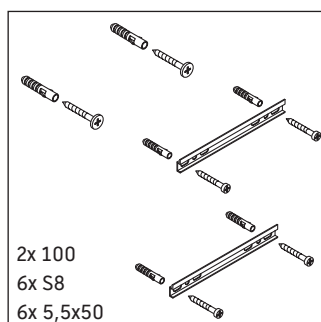

X-Large

XL 6343

Mounting instructions

Instructions for use

The bathroom furniture range complies with the standards and guidelines applicable at the time of delivery and is designed for use in bathrooms. Direct contact with water should be avoided, for example, when showering.