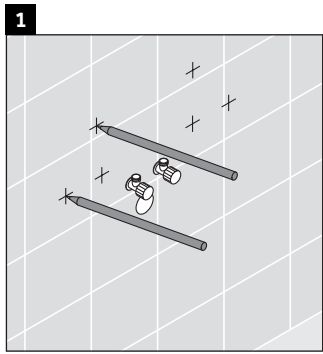

Best.-Nr. XL6343/16.09.2