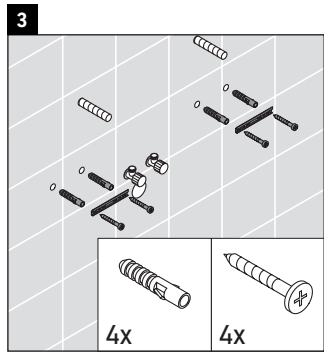

Best.-Nr. XL6343/16.09.2