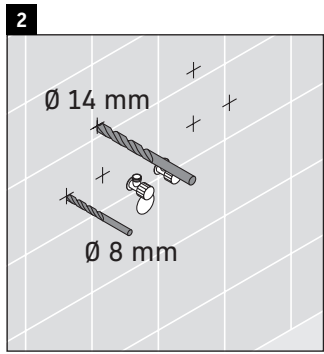

Best.-Nr. XL6343/16.09.2