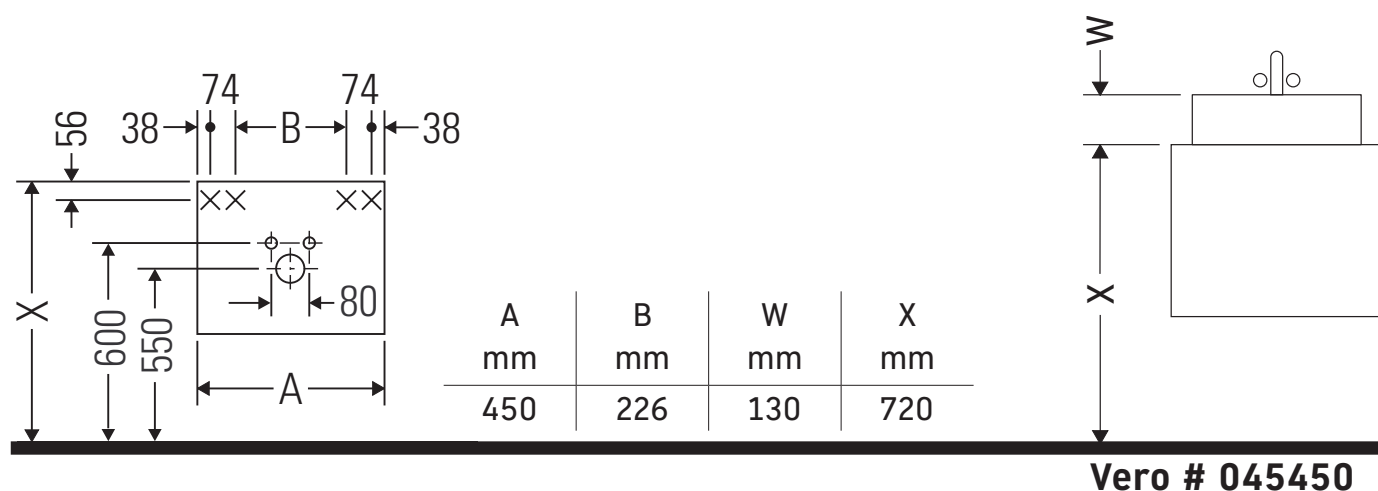

X-Large

XL 6343

Mounting instructions

Instructions for use

The bathroom furniture range complies with the standards and guidelines applicable at the time of delivery and is designed for use in bathrooms. Direct contact with water should be avoided, for example, when showering.