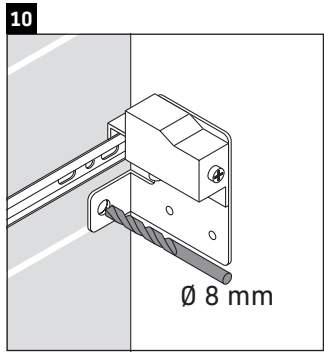

Best.-Nr. XL6343/16.09.2