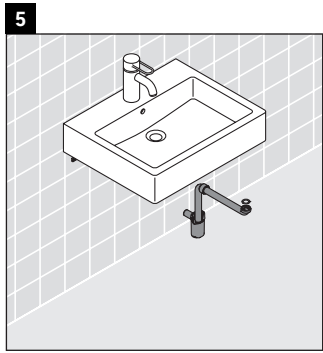

Best.-Nr. XL6343/16.09.2