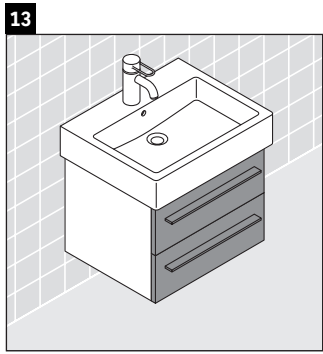

Best.-Nr. XL6343/16.09.2