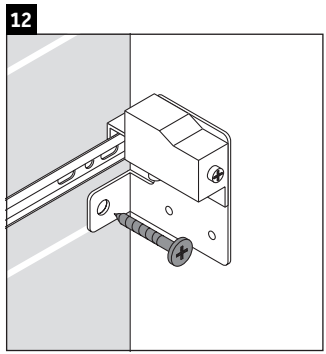

Best.-Nr. XL6343/16.09.2