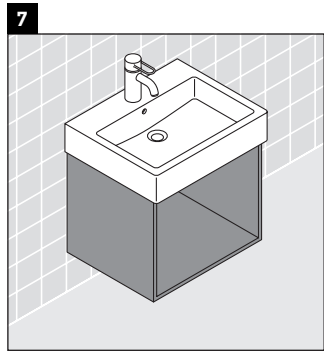

Best.-Nr. XL6343/16.09.2