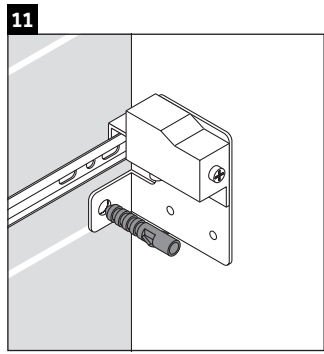

Best.-Nr. XL6343/16.09.2