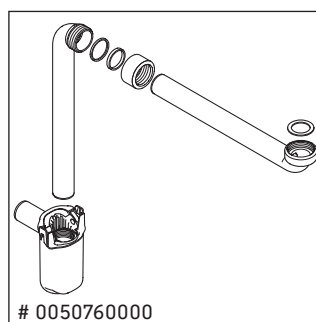

X-Large

XL 6343

Mounting instructions

Instructions for use

The bathroom furniture range complies with the standards and guidelines applicable at the time of delivery and is designed for use in bathrooms. Direct contact with water should be avoided, for example, when showering.