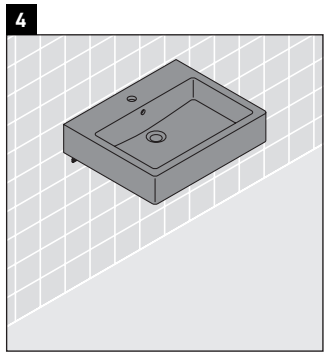

Best.-Nr. XL6343/16.09.2