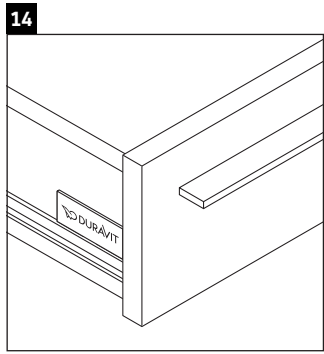

Best.-Nr. XL6343/16.09.2